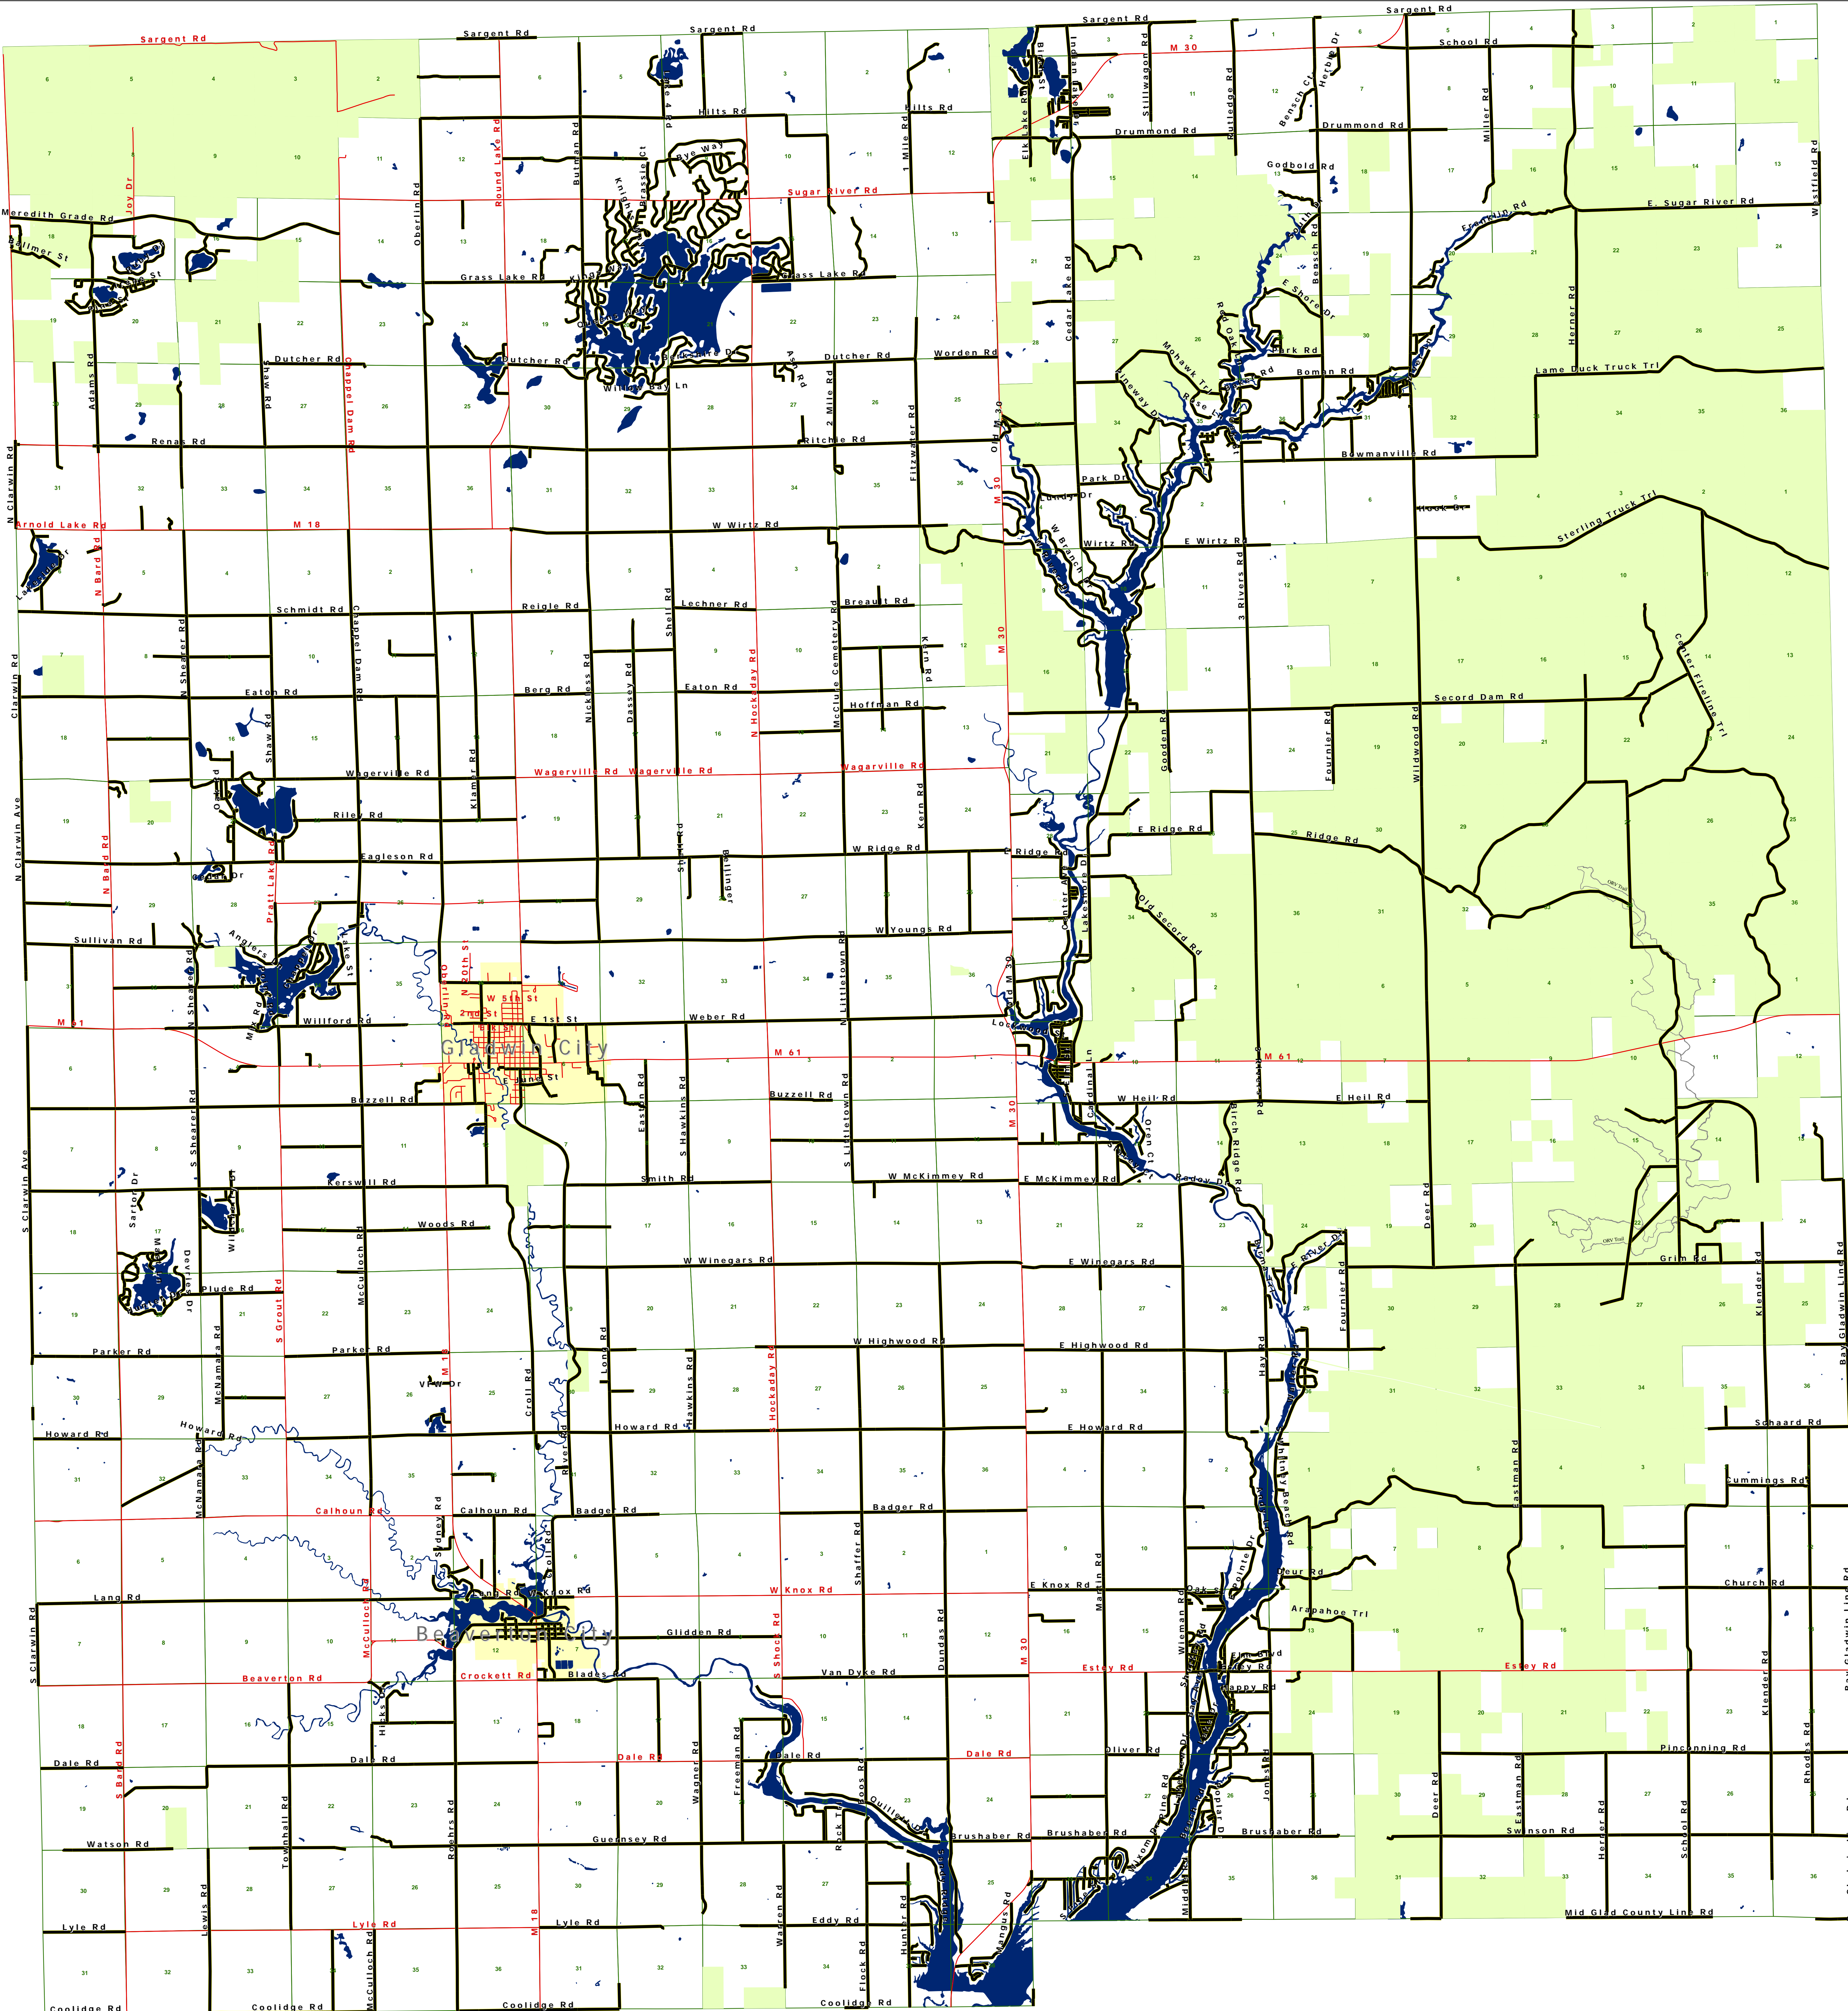

# Gladwin County

## ORV Road Map

### Legend

- Roads Open to ORV Use
- Roads Closed to ORV Use
- Gladwin ORV Trail
- State Owned Land
- Waters
- Cities

Version 8.11.09

DISCLAIMER: Roads Shown on this map are an approximate representation of the road system that will be OPEN TO ORV use and CLOSED TO ORV use at the time of publication and may not reflect current roads. Map is subject to change upon input from townships and cities.

This map is owned and maintained by the County of Gladwin and shall not be copied or redistributed by anyone for any reason without the express written consent of Gladwin County.