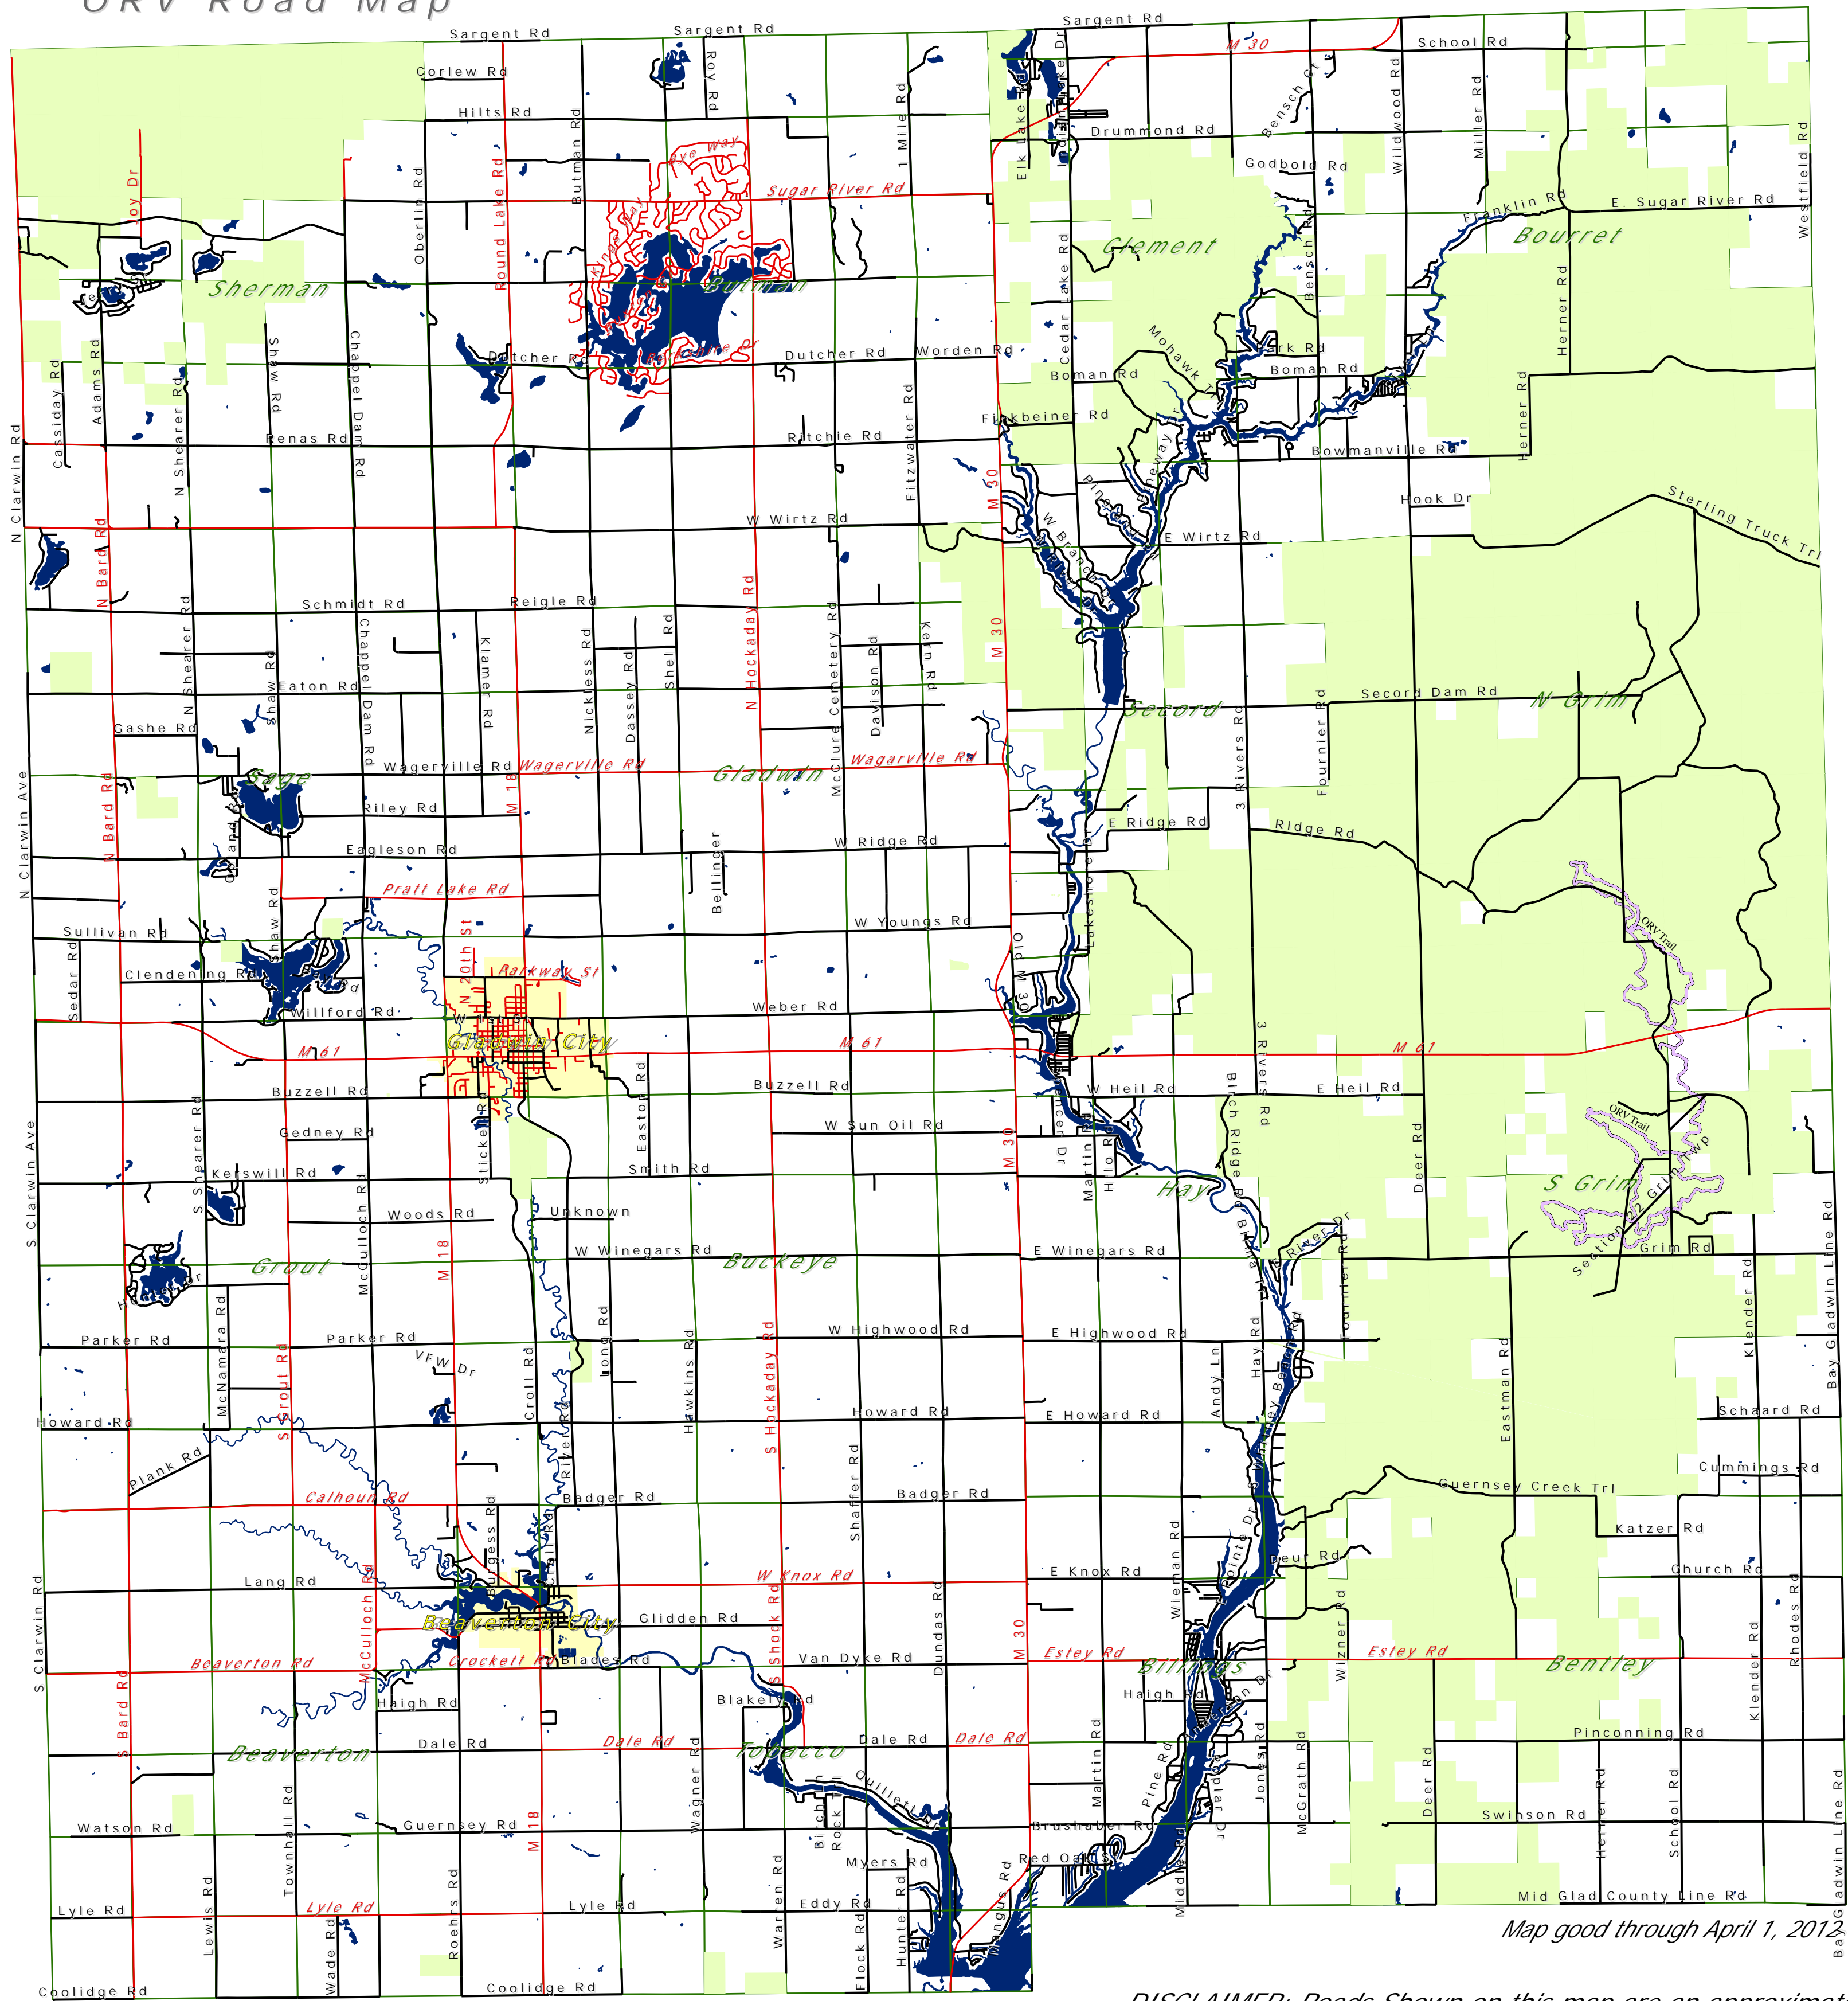

# Gladwin County

## ORV Road Map

Map good through April 1, 2012.

**Legend**

- Roads Open to ORV Use
- Roads Closed to ORV Use
- Gladwin ORV Trail
- State Owned Land

0    1    2    4 Miles

*DISCLAIMER: Roads Shown on this map are an approximate representation of the road system that will be OPEN TO ORV use and CLOSED TO ORV use at the time of publication and may not reflect current roads. Map is subject to change upon input from townships and cities.*

This map is owned and maintained by the County of Gladwin and shall not be copied or redistributed by anyone for any reason without the express written consent of Gladwin County.

Map prepared by:  
Gina Conrad