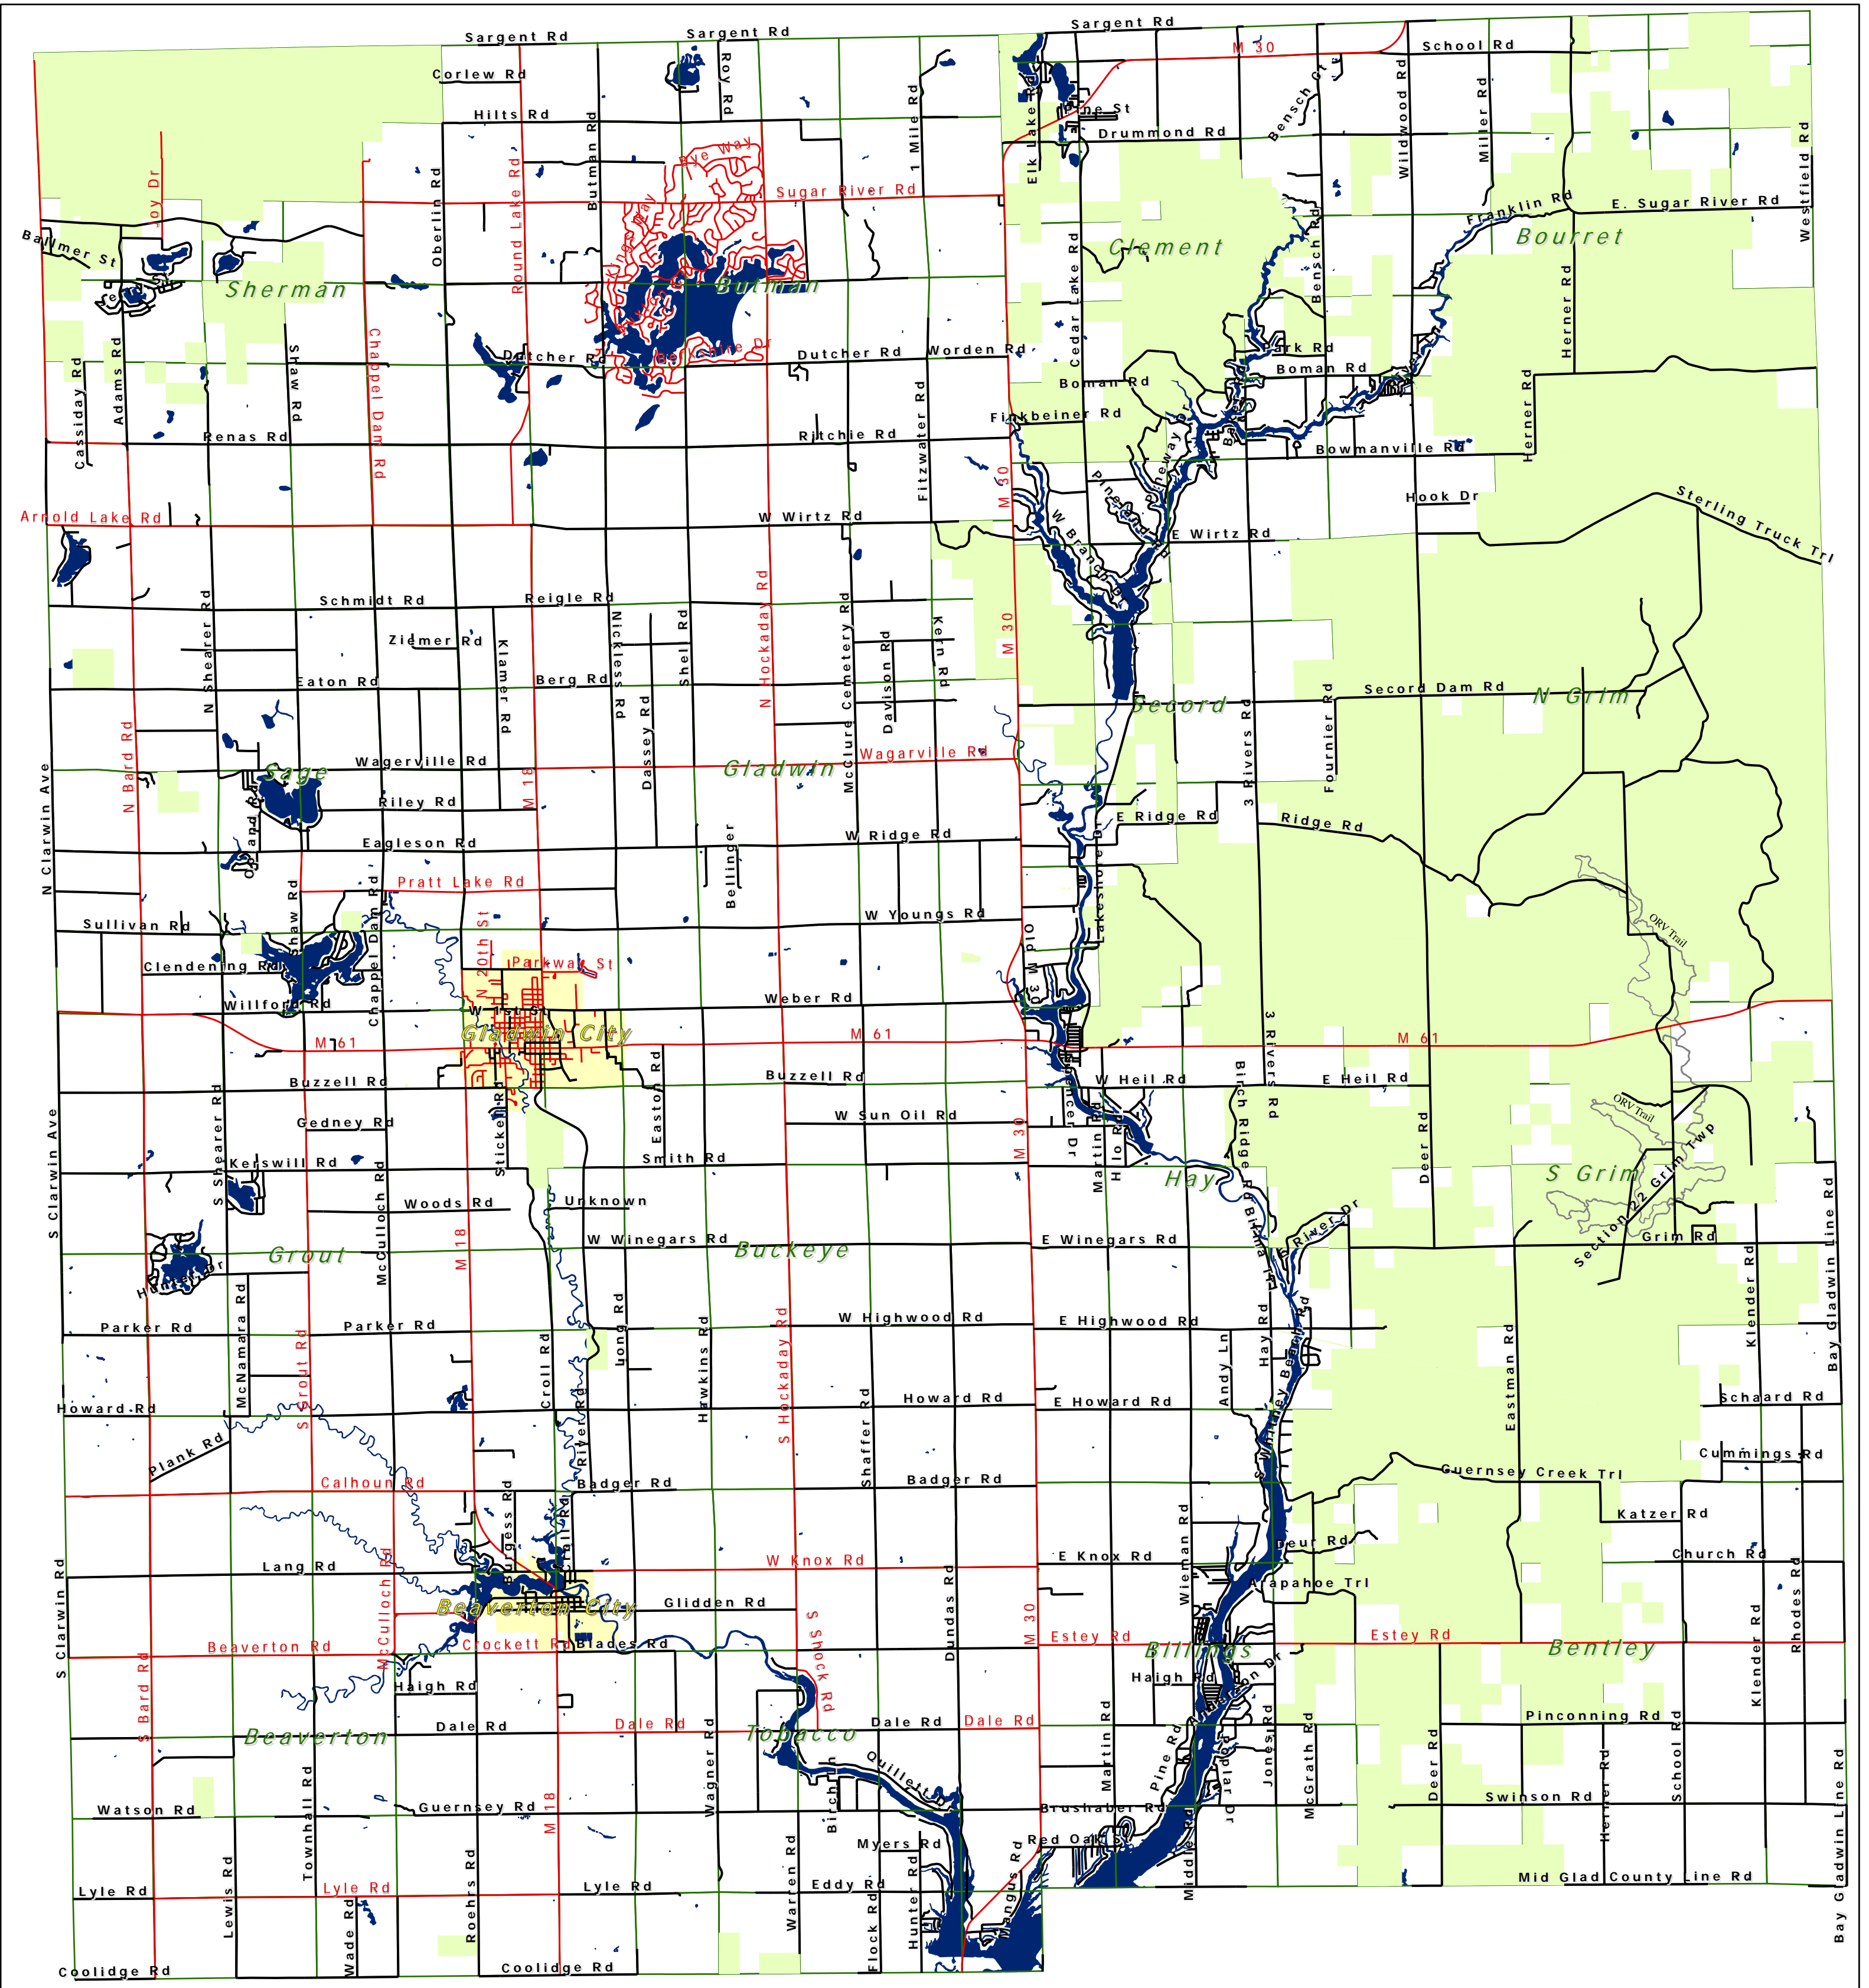

Gladwin County

ORV Road Map

Legend

- Roads Open to ORV Use
- Roads Closed to ORV Use
- Gladwin ORV Trail
- State Owned Land
- Waters
- Cities

0 1 2 4 Miles

Version 3.23.10

Map prepared by:
Gina Conrad

DISCLAIMER: Roads Shown on this map are an approximate representation of the road system that will be OPEN TO ORV use and CLOSED TO ORV use at the time of publication and may not reflect current roads. Map is subject to change upon input from townships and cities.

This map is owned and maintained by the County of Gladwin and shall not be copied or redistributed by anyone for any reason without the express written consent of Gladwin County.