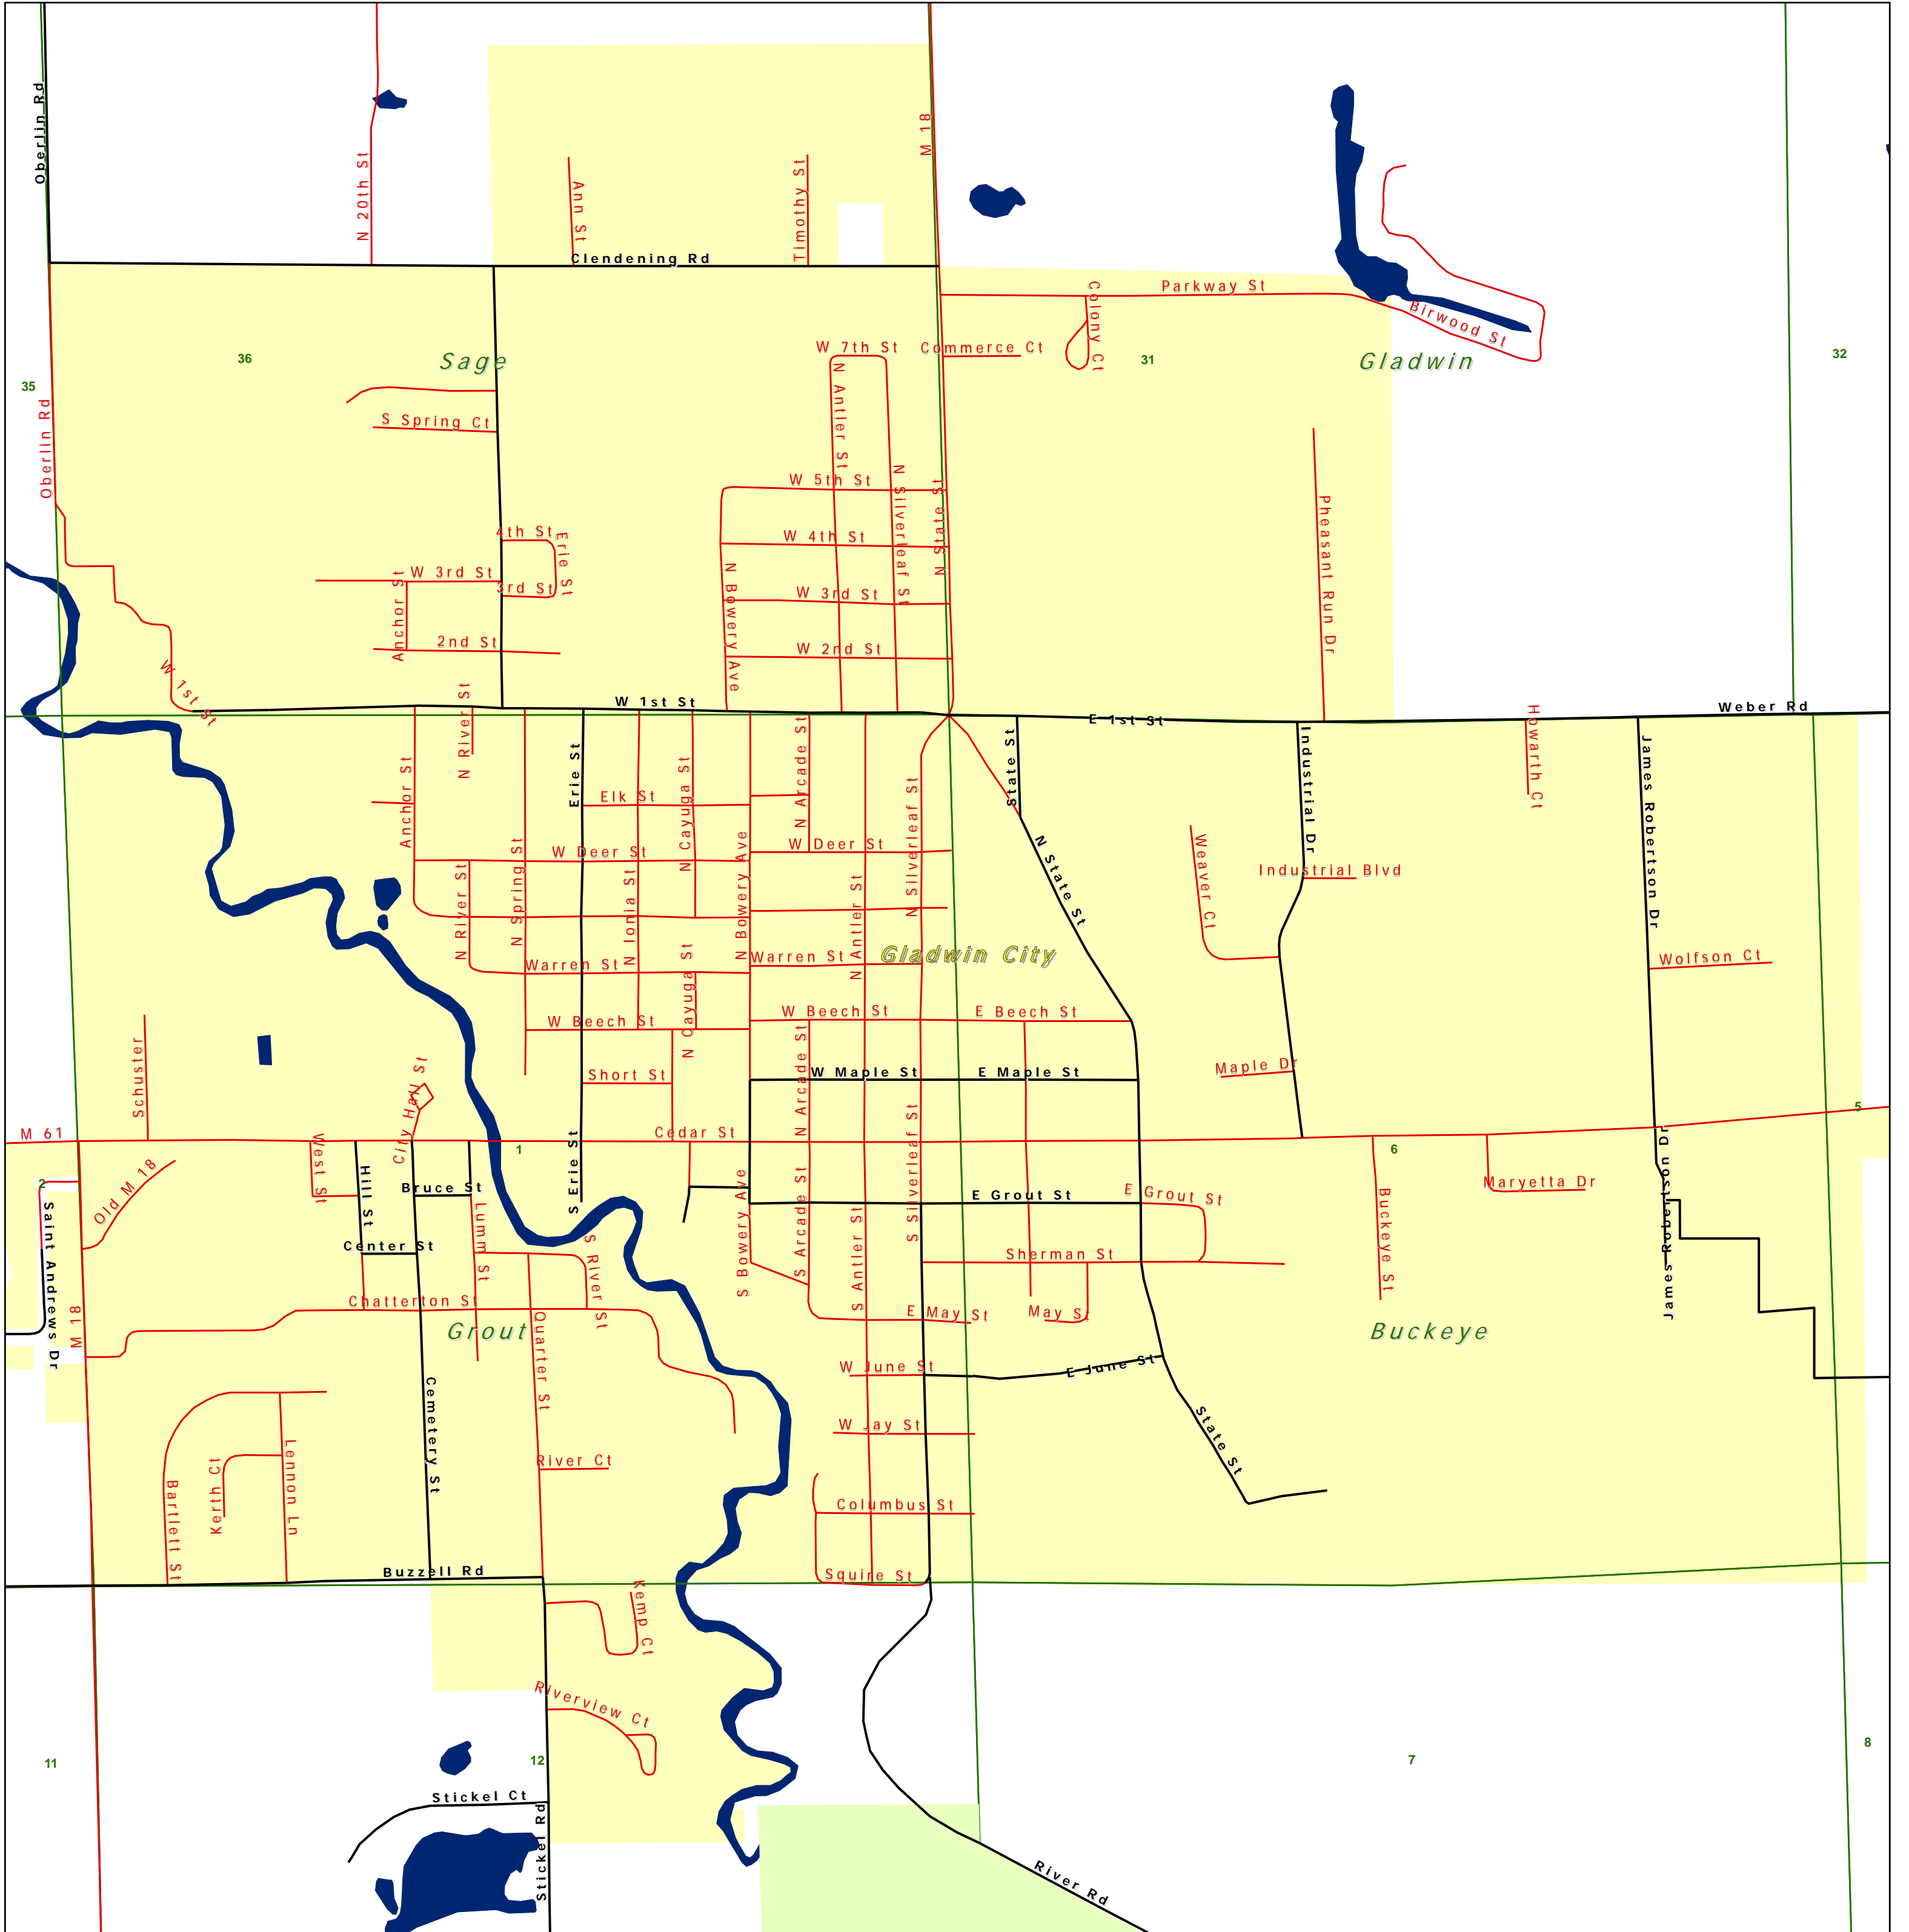

# Gladwin County

City of Gladwin  
ORV Road Map

## Legend

- Roads Open to ORV Use
- Roads Closed to ORV Use
- Gladwin ORV Trail
- State Owned Land
- Waters
- Cities

0 0.125 0.25 0.5 Miles

Version 3.23.10

**DISCLAIMER:** Roads Shown on this map are an approximate representation of the road system that will be OPEN TO ORV use and CLOSED TO ORV use at the time of publication and may not reflect current roads. Map is subject to change upon input from townships and cities. This map is owned and maintained by the County of Gladwin and shall not be copied or redistributed by anyone for any reason without the express written consent of Gladwin County.