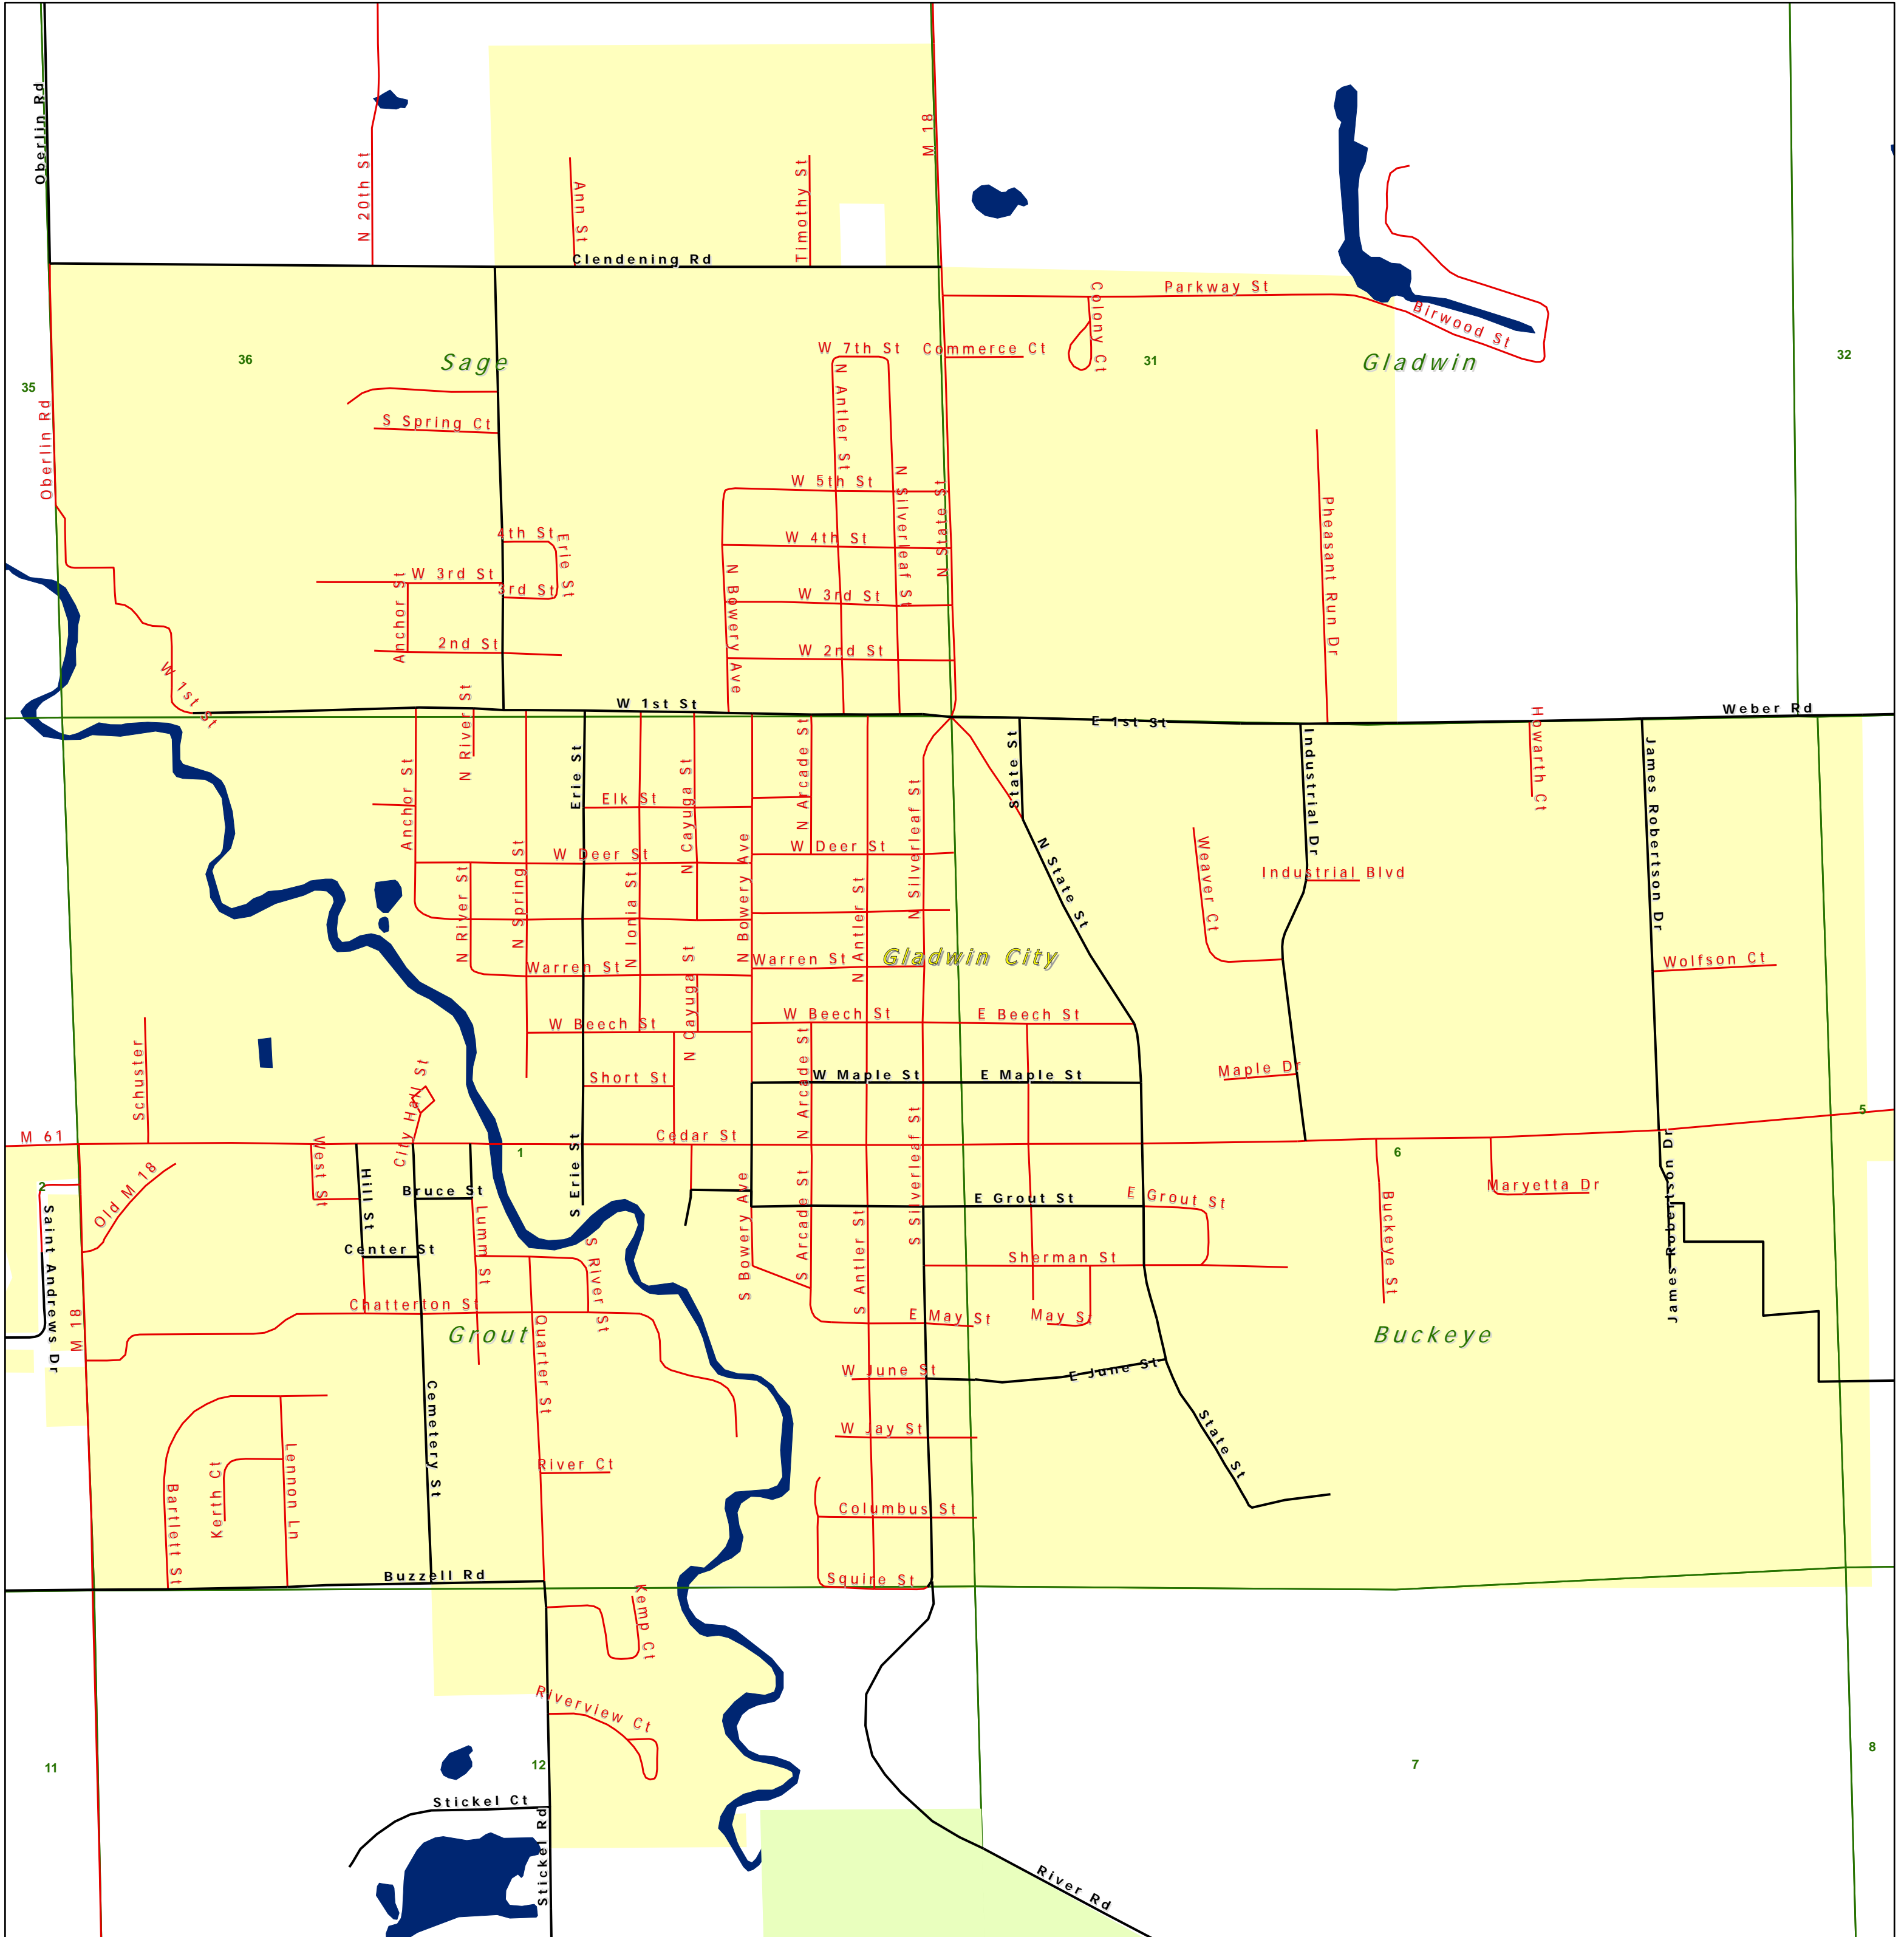

# Gladwin County

City of Gladwin  
ORV Road Map

## Legend

- Roads Open to ORV Use
- Roads Closed to ORV Use
- Gladwin ORV Trail
- State Owned Land
- Waters
- Cities

0 0.125 0.25 0.5 Miles

Version 3.23.10

**DISCLAIMER:** Roads Shown on this map are an approximate representation of the road system that will be OPEN TO ORV use and CLOSED TO ORV use at the time of publication and may not reflect current roads. Map is subject to change upon input from townships and cities. This map is owned and maintained by the County of Gladwin and shall not be copied or redistributed by anyone for any reason without the express written consent of Gladwin County.