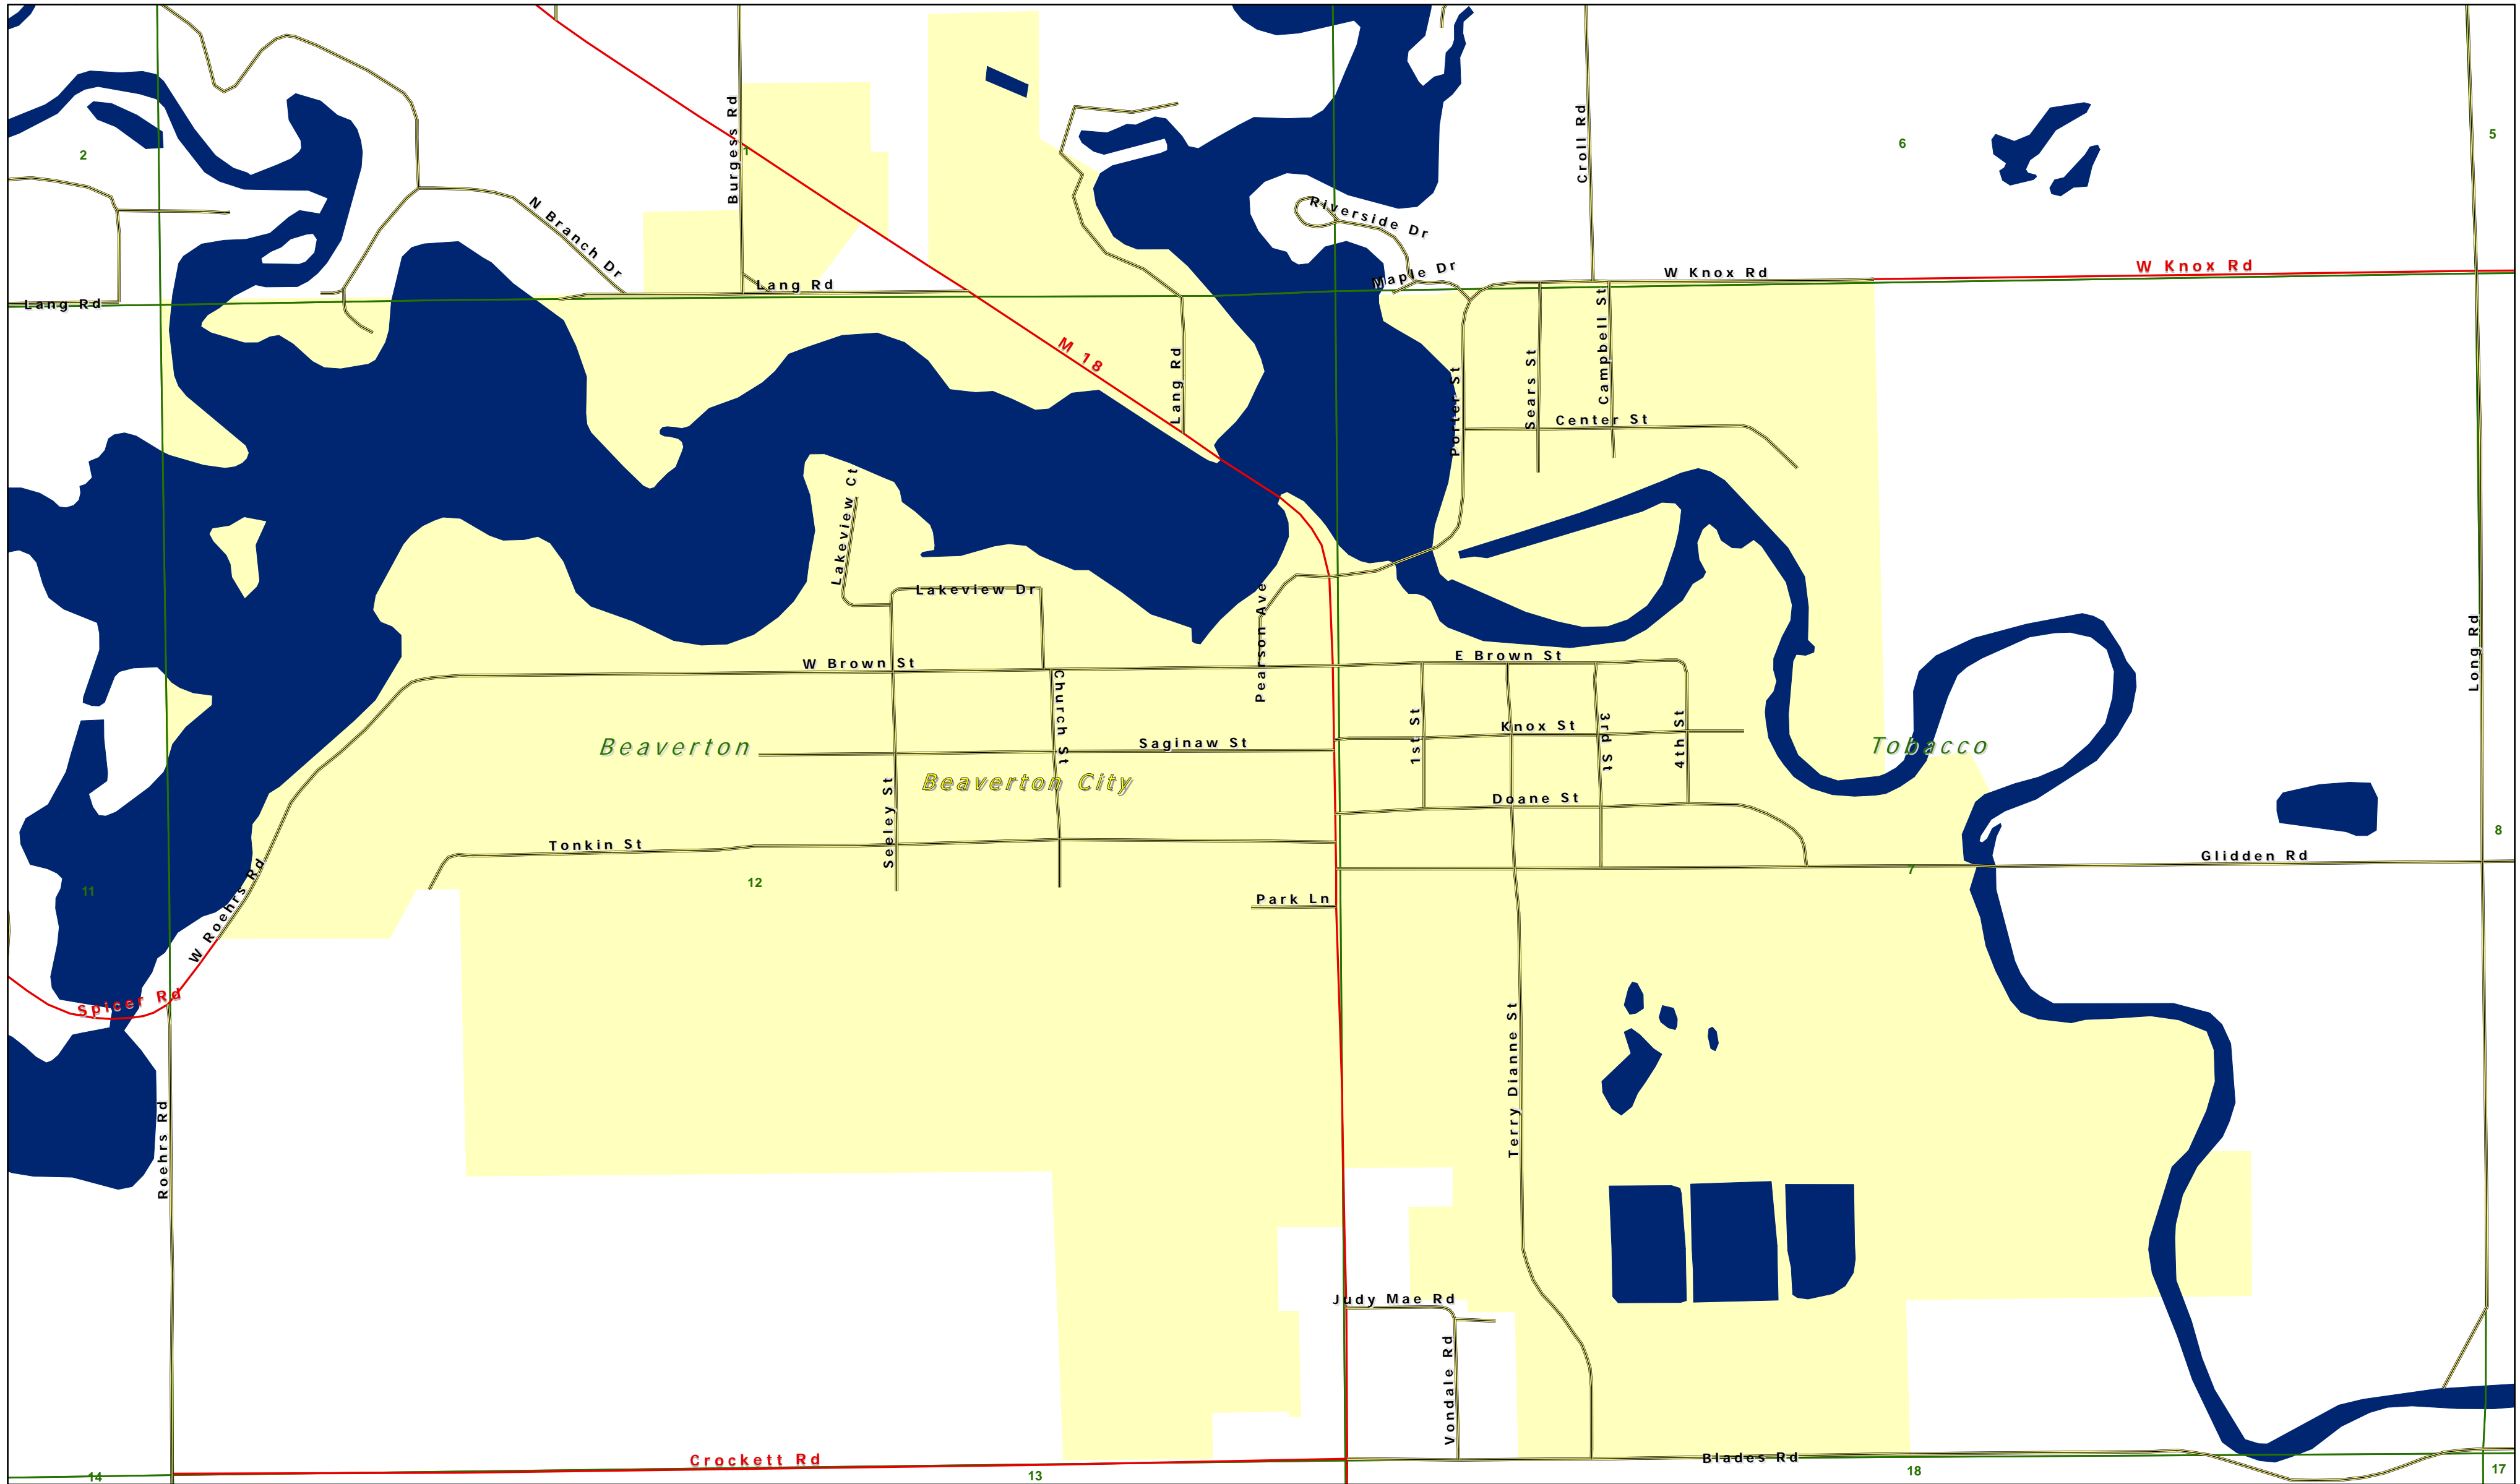

Gladwin County

ORV Road Map - Beaverton City

Legend

- Roads Open to ORV Use
- Roads Closed to ORV Use
- Gladwin ORV Trail
- Waters
- Cities

DISCLAIMER: Roads Shown on this map are an approximate representation of the road system that will be OPEN TO ORV use and CLOSED TO ORV use at the time of publication and may not reflect current roads. Map is subject to change upon input from townships and cities.

This map is owned and maintained by the County of Gladwin and shall not be copied or redistributed by anyone for any reason without the express written consent of Gladwin County.

Version 3.23.10